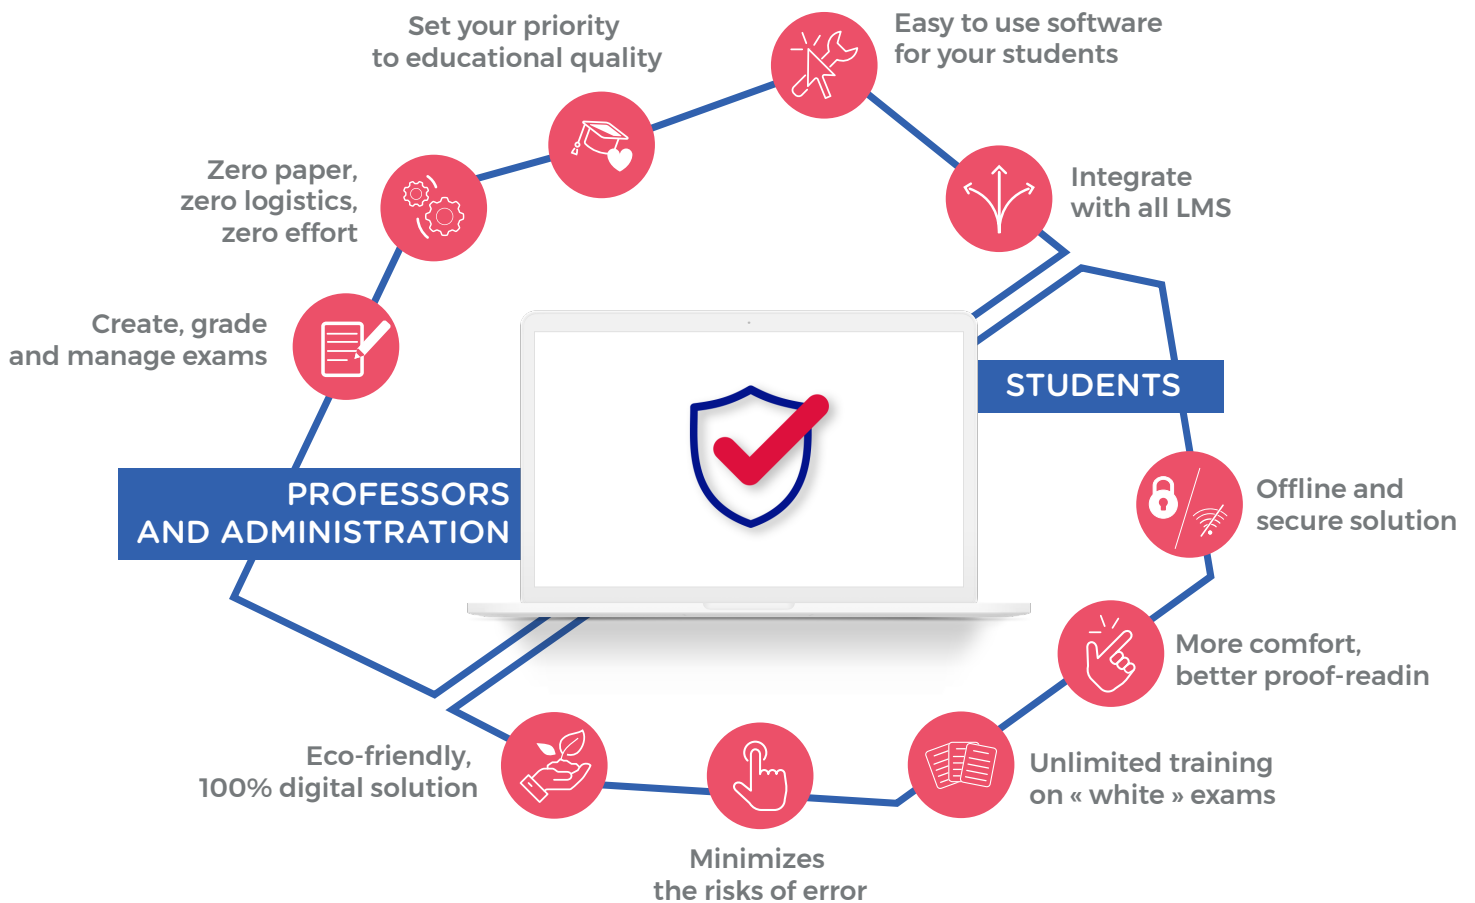

TestWe at a glance...

TestWe, a « 2 in 1 » solution: **online platform** for professors and the school's administration, **offline software** for your students

SSO identification for your students and professors

Environment secured and controled at all time

Safe and secure environment

Offline environment

Bring your own device (BYOD)

Create all type of exams

- Multiple Choice Questions (MCQ)
- Single Choice Question (QCU)
- Right / Wrong question
- Short Answer
- Synthesis question
- Essay
- Fill-the-blank with or without drop-down menu
- Question with spreadsheet
- Oral presentation
- Insert videos, audios, images, calculator (simple or advanced)